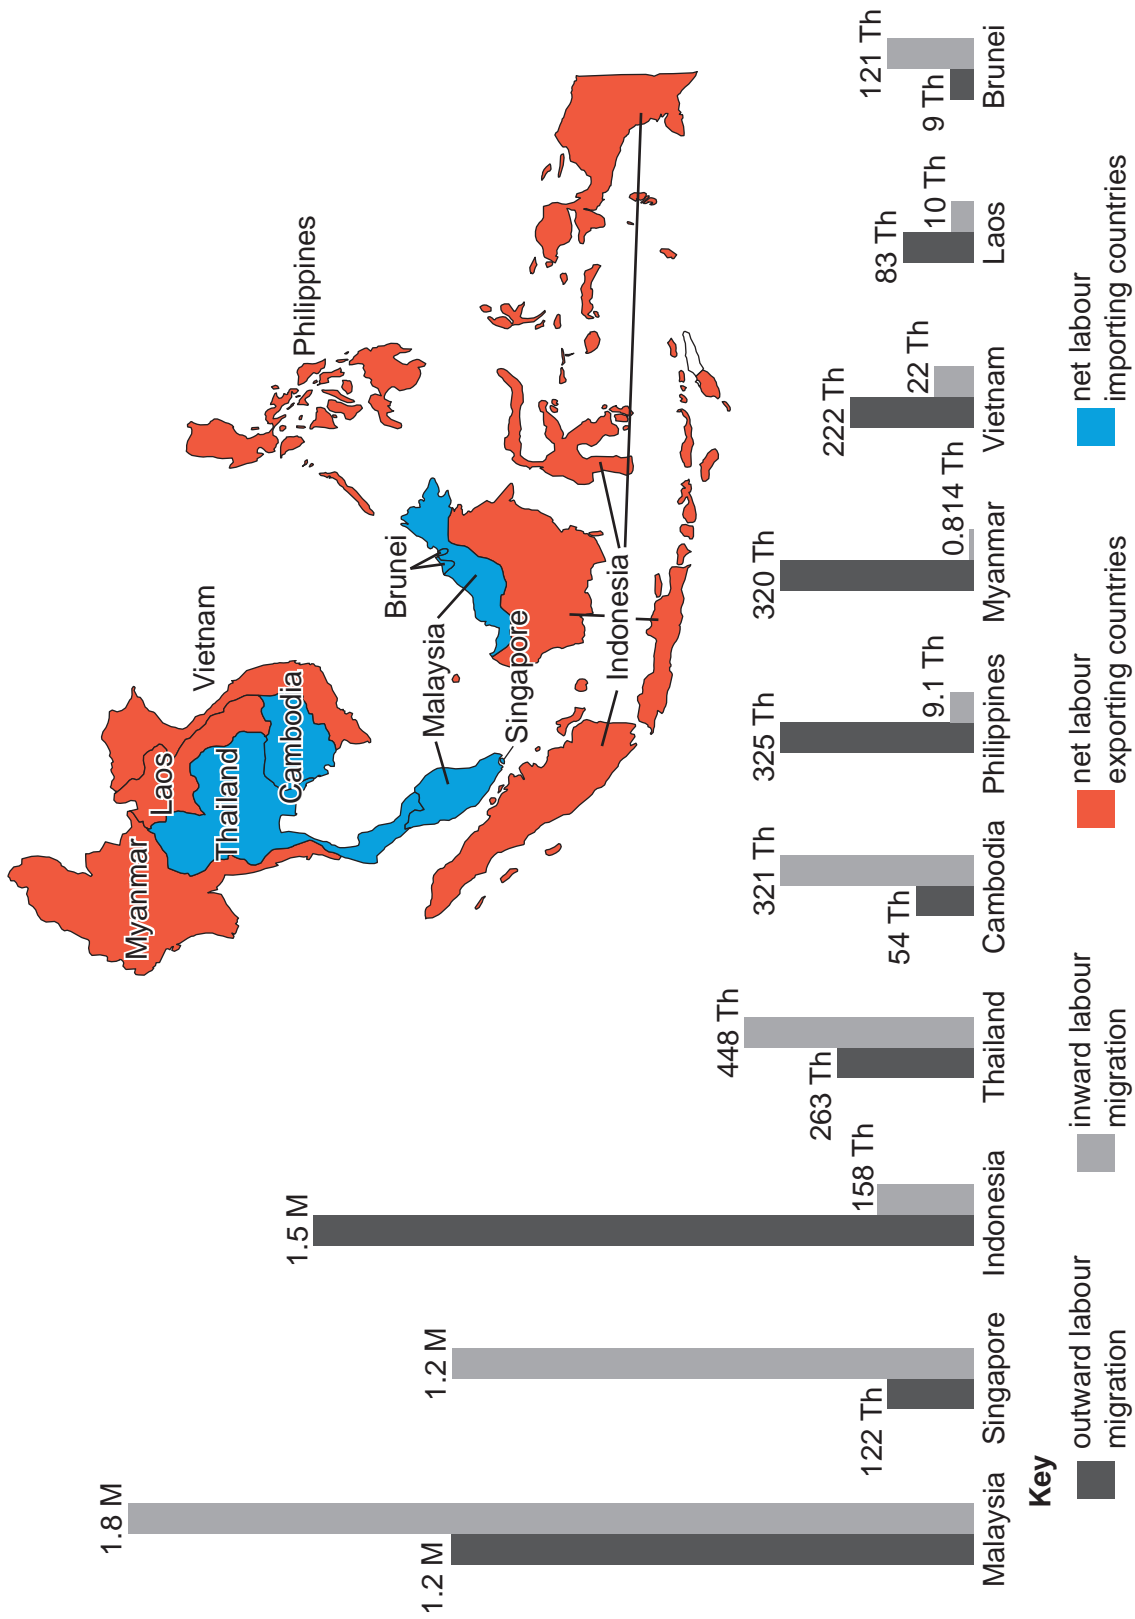

Fig. 1 for Question 1

A type of river channel

Key

 sand / gravel eyot

 vegetated eyot

 eroded bank

Fig. 2 for Question 2

The relationship between air temperature and relative humidity

4

**Photograph A for Question 3**

**Some landform features**

Fig. 3 for Question 4

Time taken or required for percentage of population aged 65 and over to increase from 7% to 14%.

Fig. 4 for Question 5  
Labour migration between the member countries of ASEAN, 2010