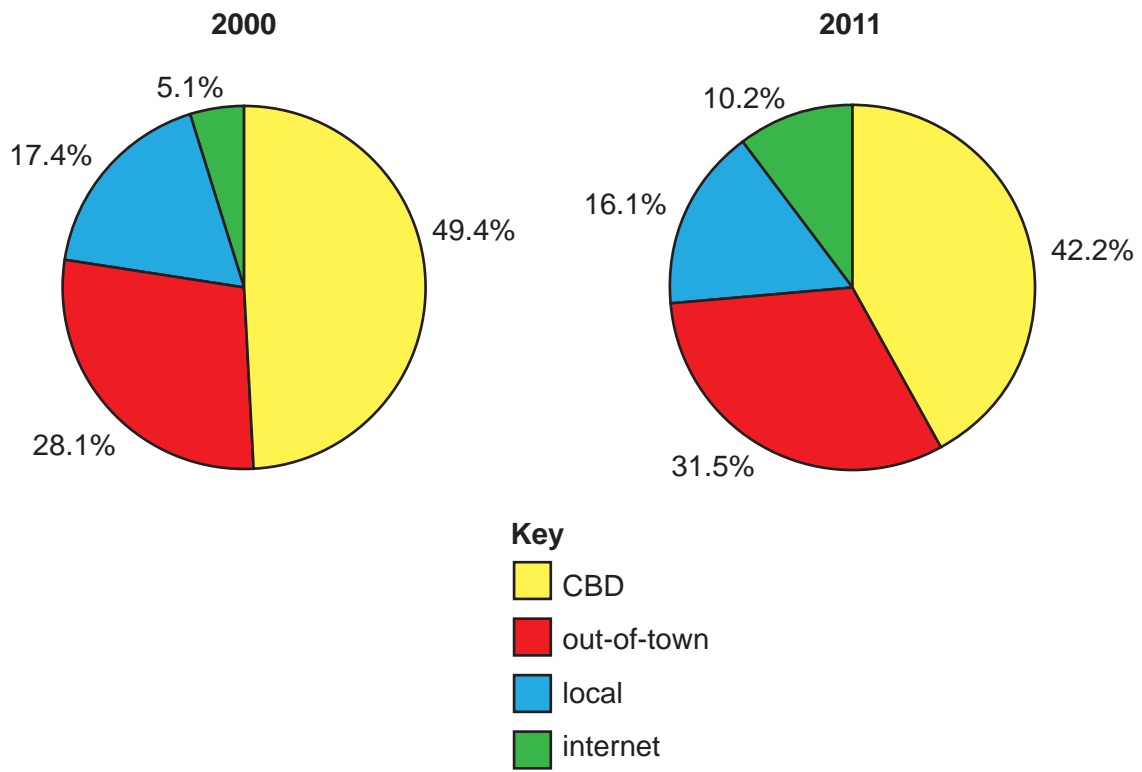

Sales by type of retail location in 2000 and 2011 for an MEDC